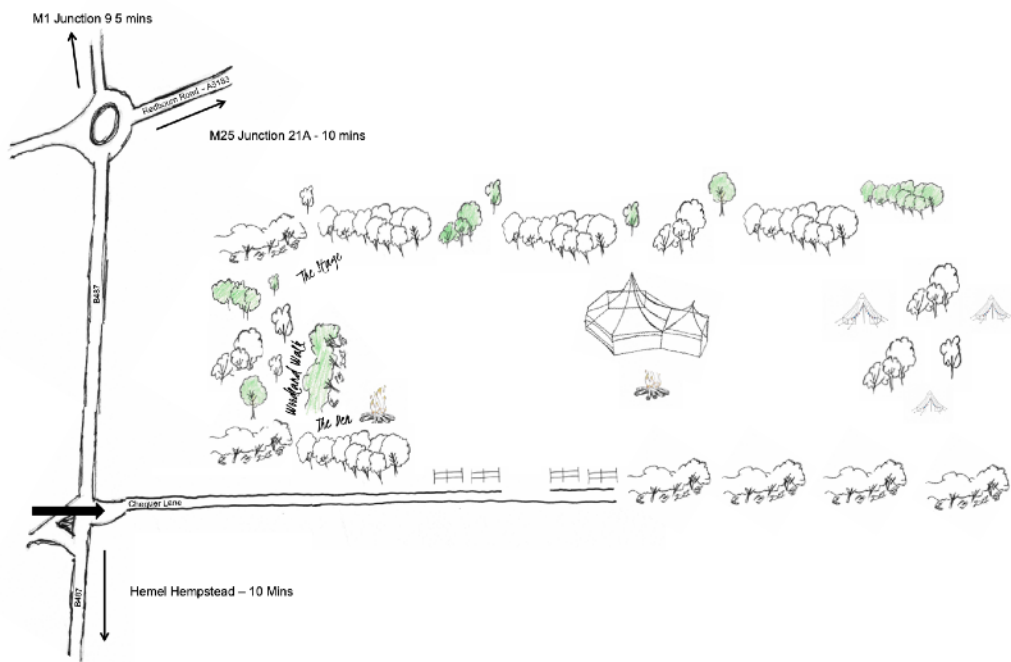

Beaumont Paddocks, **Chequer Lane, Redbourn, St.Albans, Hertfordshire, AL3**

E: info@beaumonthall.co.uk | **M:** 07811 338 313